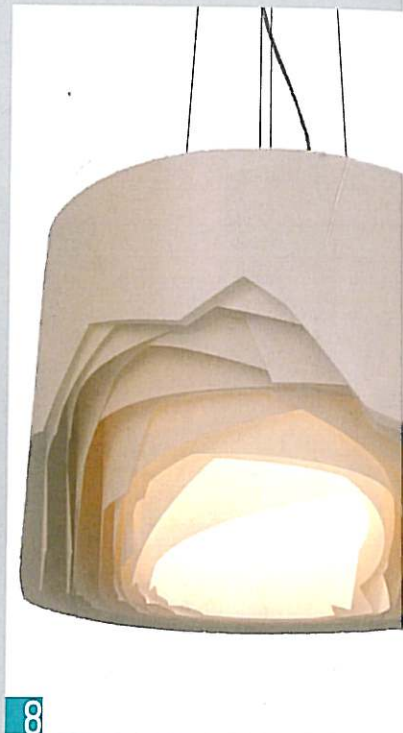

6

7

8

9

10

PRO
THE

6

CLEI UK

MILAN FURNITURE FAIR

The Atoll sofa wall bed unit converts with one simple movement into an everyday bed. It has a wooden slatted base and there is storage space underneath the sofa. It is also available in three models. The Atoll received the Best Innovation Award during the Interiors 2011 furniture show at the NEC, Birmingham. Visit Clei at the Milan Furniture Fair, hall 7, stand 527.

www.clei.co.uk

7

FONT BARCELONA

MILAN FURNITURE FAIR

Font Barcelona is launching a series of luxury switches called FivedotOne, designed by Oriol Guimerà and Joan Cinca of guimeràcinca.com (www.guimeràcinca.com). FivedotOne is an elegant ultra-flat switch that barely protrudes 3mm from the wall. It can be configured in variations with or without a trim ring or frame, or in asymmetrical compositions for corporate customisation. The switch is a clean technological update of the classic style of electrical mechanisms. The range is soon to be expanded.

www.fontbarcelona.com

8

ANTHOLOGIE QUARTETT

MILAN FURNITURE FAIR

Maude Vantour is a young French designer who has been experimenting with paper and foil for many years. Her lampshade designs Diamond, Confetti and Rose for Anthologie Quartett, give a mere glimpse of her creativity. The first design, which was realized in January 2011, was the Diamond suspension lamp, seen here, where seven different shades come together giving a surreal view, similar to the facets of a diamond. See Anthologie Quartett at Black Out, Via Dell Orso 7a, Milan.

www.anthologiequartett.de

9

WIENER PORZELLAN-MANUFAKTUR AUGARTEN

MILAN FURNITURE FAIR